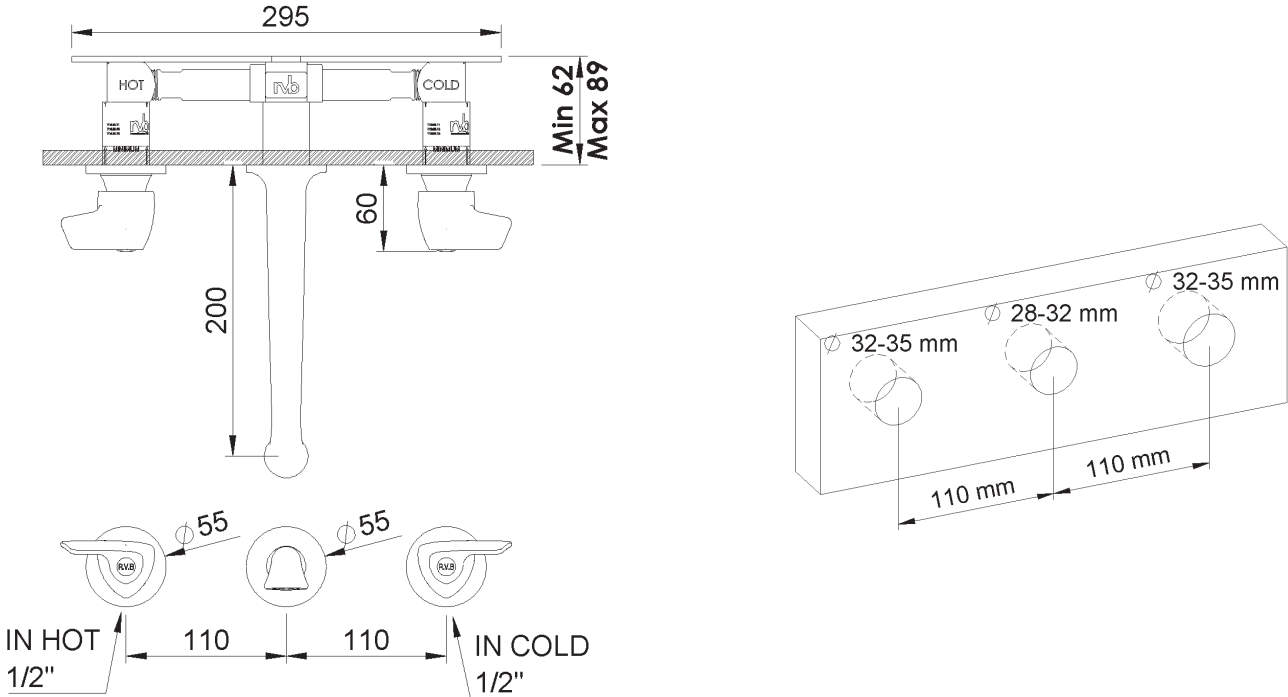

PRODUCT TECHNICAL SHEET

Collection :	PILE & FACE	Ref. :	4012.--.50
--------------	------------------------	--------	-------------------

Batterie de lavabo murale 3 trous à encastrer, bec 200mm
 Inbouw 3-gats wastafelmengkraan voor wandmontage, uitloop 200mm
 Concealed wall-mounted 3-hole basin mixer, spout 200mm

Picture

Product details

Internal mechanism : Ceramic valve 1/4 turn

Technical drawing

RB0.V01